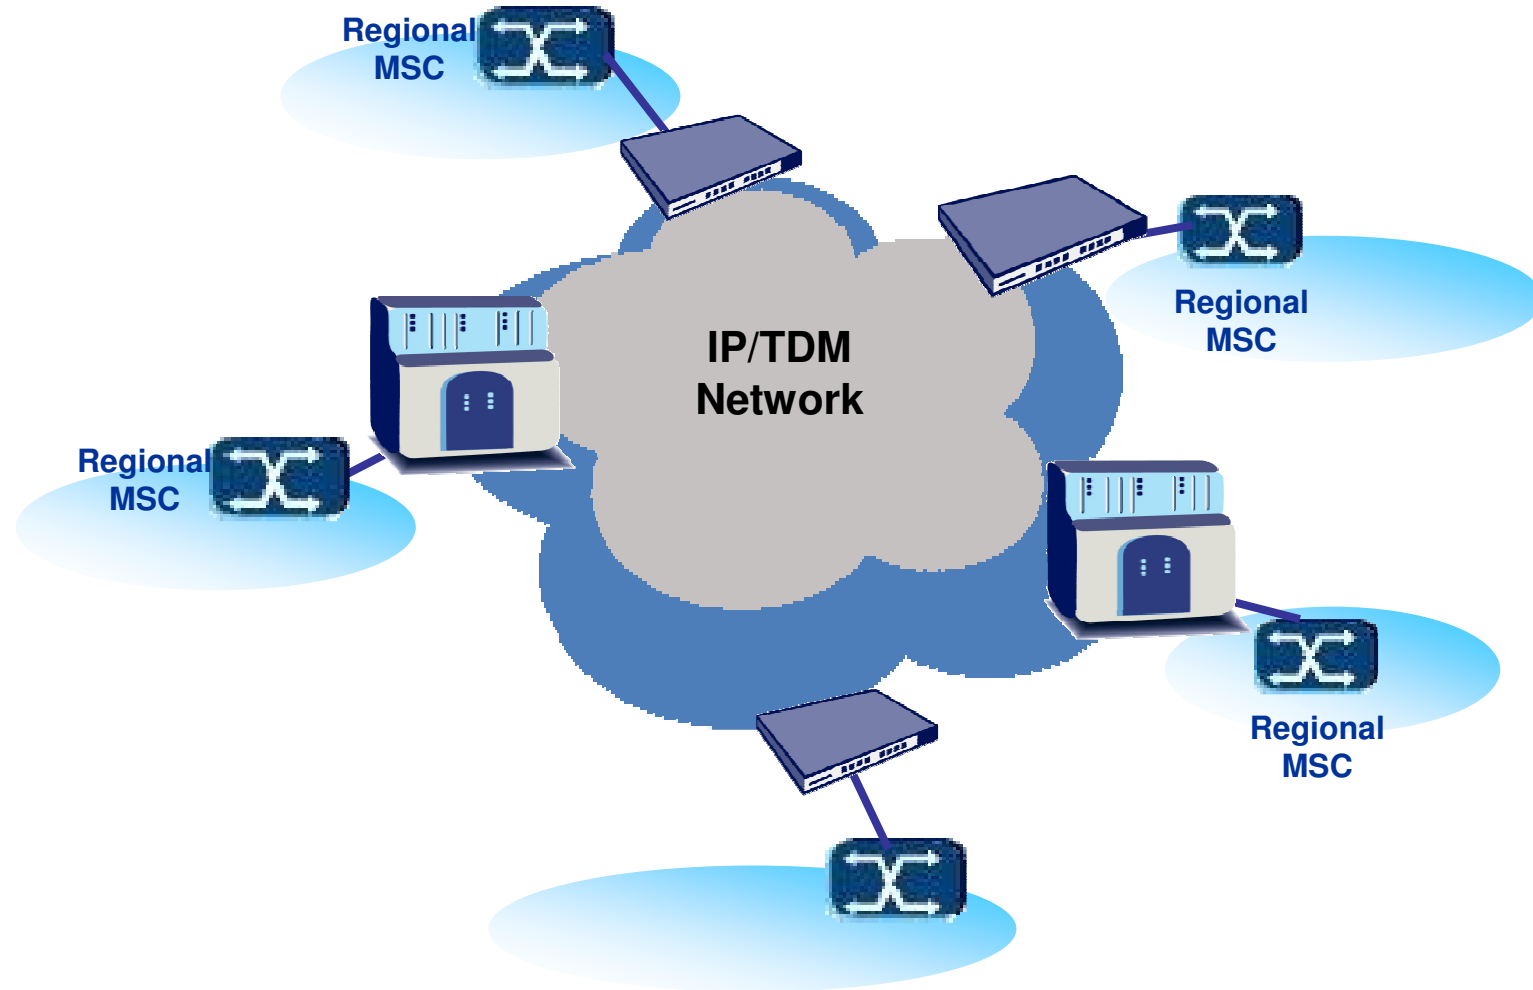

Field Application #1: Wireless Inter-MSC Trunking OPEX Reduction

The I-Gate 4000 family of MGs deliver substantial bandwidth savings with toll quality voice