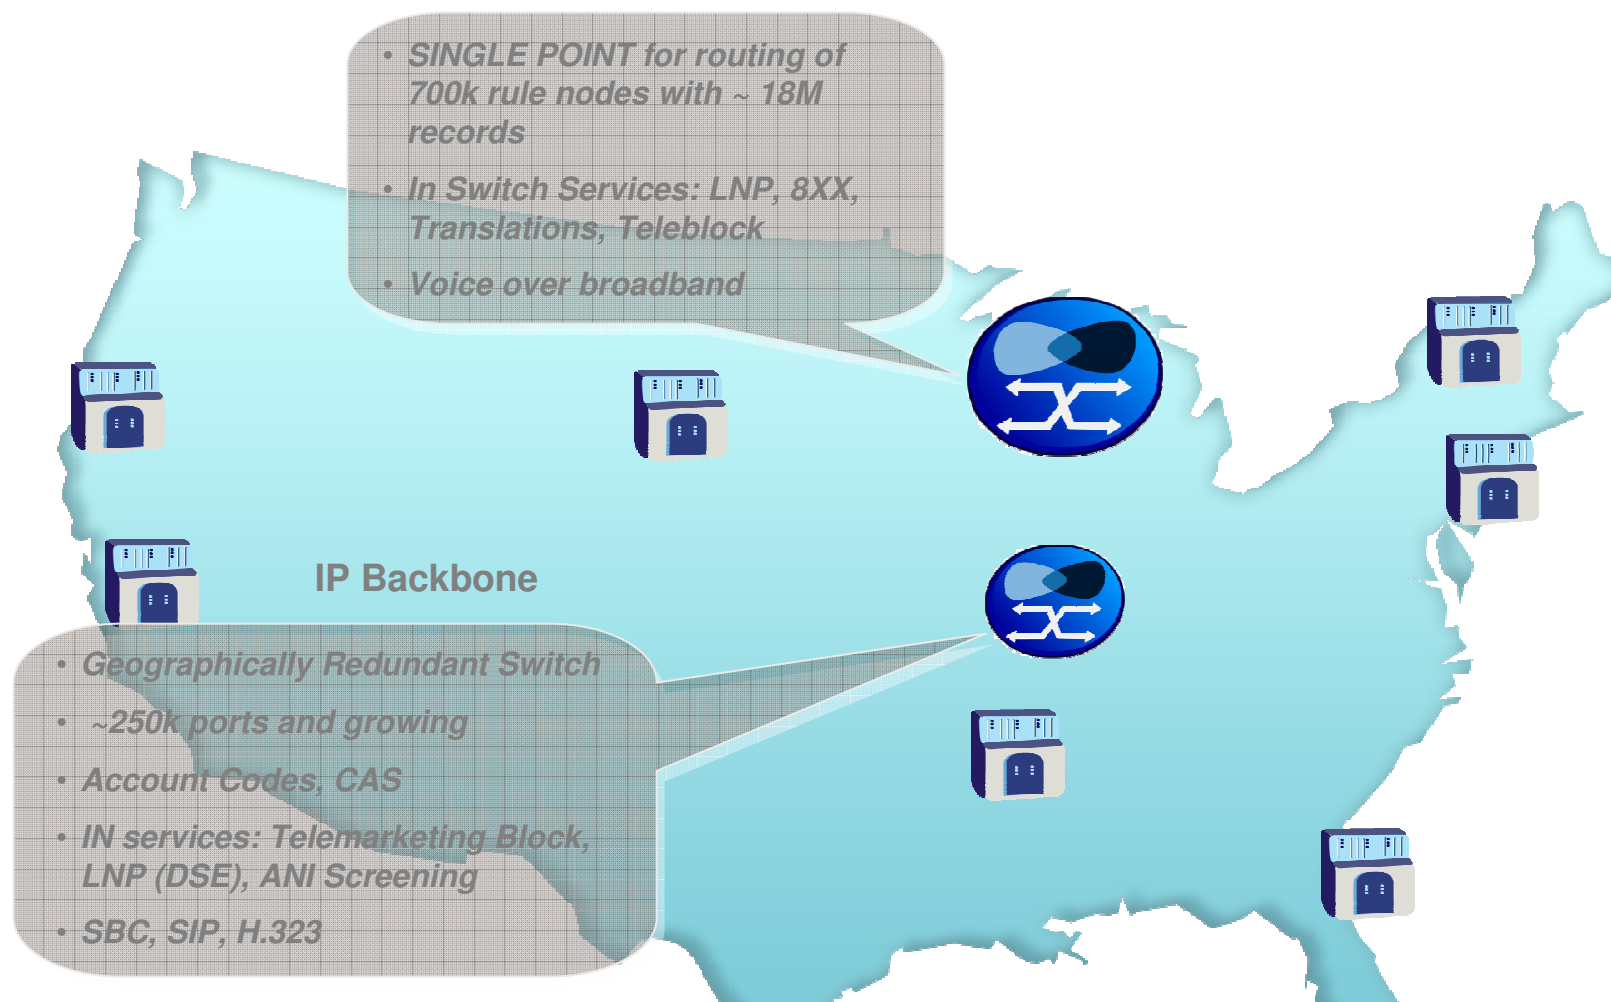

Field Application #1: Legacy TDM Switch Replacement Now Delivering 1 Billion minutes/month

Single Switch located in two cities replaced more than 12 legacy switches and services entire US